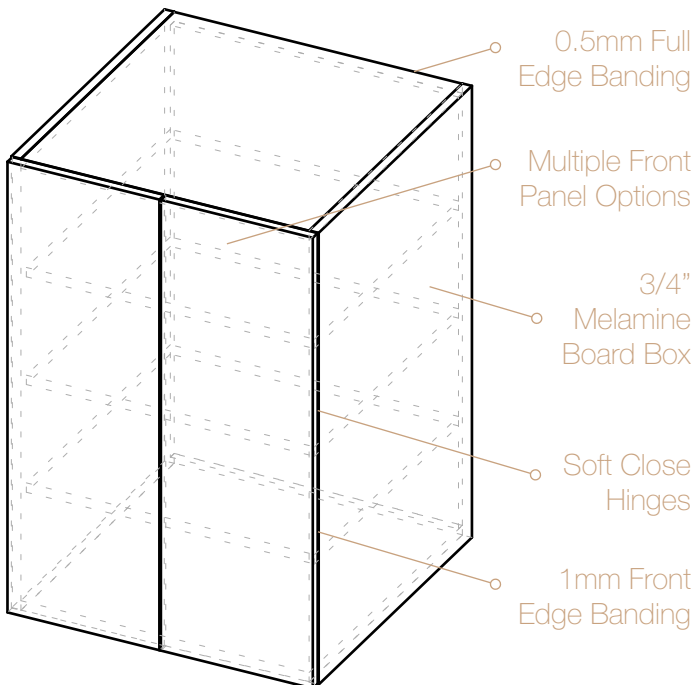

STANDARD BASE CABINETS

BASE CABINETS

Base: Full Height Door

*Dimensions (WxHxD)

SKU	BOX Dims.	Door Dims.
BFH09	9" x 34.5" x 23.5"	8 7/8" x 30 5/16"
BFH12	12" x 34.5" x 23.5"	11 7/8" x 30 5/16"
BFH15	15" x 34.5" x 23.5"	14 7/8" x 30 5/16"
BFH18	18" x 34.5" x 23.5"	17 7/8" x 30 5/16"
BFH21	21" x 34.5" x 23.5"	20 7/8" x 30 5/16"
BFH24	24" x 34.5" x 23.5"	x2: 11 7/8" x 30 5/16"
BFH27	27" x 34.5" x 23.5"	x2: 13 3/8" x 30 5/16"
BFH30	30" x 34.5" x 23.5"	x2: 14 7/8" x 30 5/16"
BFH33	33" x 34.5" x 23.5"	x2: 16 3/8" x 30 5/16"
BFH36	36" x 34.5" x 23.5"	x2: 17 7/8" x 30 5/16"
BFH42	42" x 34.5" x 23.5"	x2: 20 7/8" x 30 5/16"

TALL CABINETS

PANTRY CABINETS

TALL CABINETS

Pantry: Base

*Dimensions (WxHxD)

SKU	BOX Dims.	Door Dims.
PB1854	18" x 54" x 23.5"	17 7/8" x 49 15/16"
PB2454	24" x 54" x 23.5"	x2: 11 7/8" x 49 15/16"
PB3054	30" x 54" x 23.5"	x2: 14 7/8" x 49 15/16"

Pantry: Wall

*Dimensions (WxHxD)

SKU	BOX Dims.	Door Dims.
PW1830	18" x 30" x 23.5"	17 7/8" x 29 7/8"
PW2430	24" x 30" x 23.5"	x2: 11 7/8" x 29 7/8"
PW3030	30" x 30" x 23.5"	x2: 14 7/8" x 29 7/8"
PW1836	18" x 36" x 23.5"	17 7/8" x 35 7/8"
PW2436	24" x 36" x 23.5"	x2: 11 7/8" x 35 7/8"
PW3036	30" x 36" x 23.5"	x2: 14 7/8" x 35 7/8"
PW1842	18" x 42" x 23.5"	17 7/8" x 41 7/8"
PW2442	24" x 42" x 23.5"	x2: 11 7/8" x 41 7/8"
PW3042	30" x 42" x 23.5"	x2: 14 7/8" x 41 7/8"