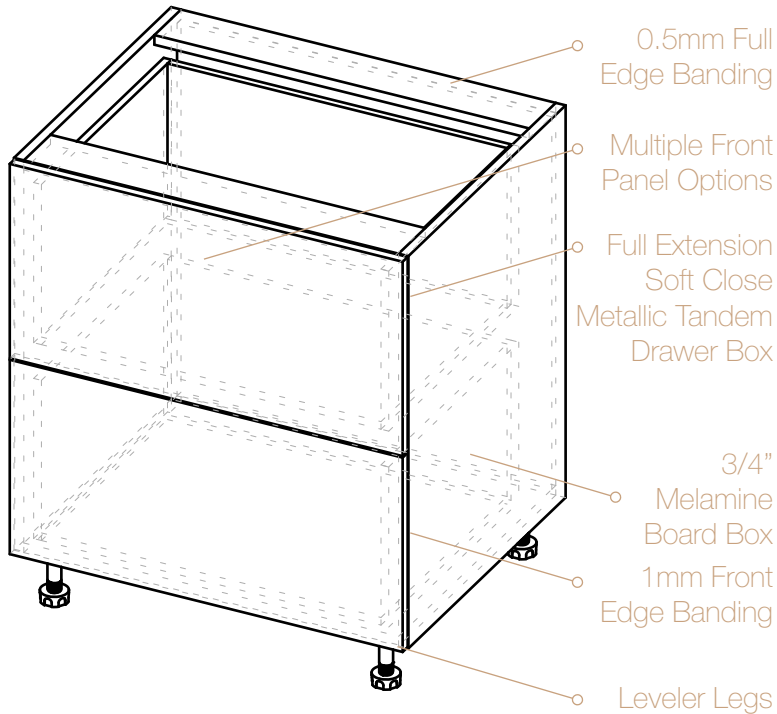

DRAWER BASE CABINETS

Base: 2 Drawer

BASE CABINETS

*Dimensions (WxHxD)

SKU	BOX Dims.	Drawer Front Dims.
DB12-2	12" x 34.5" x 23.5"	x2: 11 7/8" x 15 1/8"
DB15-2	15" x 34.5" x 23.5"	x2: 14 7/8" x 15 1/8"
DB18-2	18" x 34.5" x 23.5"	x2: 17 7/8" x 15 1/8"
DB21-2	21" x 34.5" x 23.5"	x2: 20 7/8" x 15 1/8"
DB24-2	24" x 34.5" x 23.5"	x2: 23 7/8" x 15 1/8"
DB27-2	27" x 34.5" x 23.5"	x2: 26 7/8" x 15 1/8"
DB30-2	30" x 34.5" x 23.5"	x2: 29 7/8" x 15 1/8"
DB33-2	33" x 34.5" x 23.5"	x2: 32 7/8" x 15 1/8"
DB36-2	36" x 34.5" x 23.5"	x2: 35 7/8" x 15 1/8"
DB42-2	42" x 34.5" x 23.5"	x2: 41 7/8" x 15 1/8"