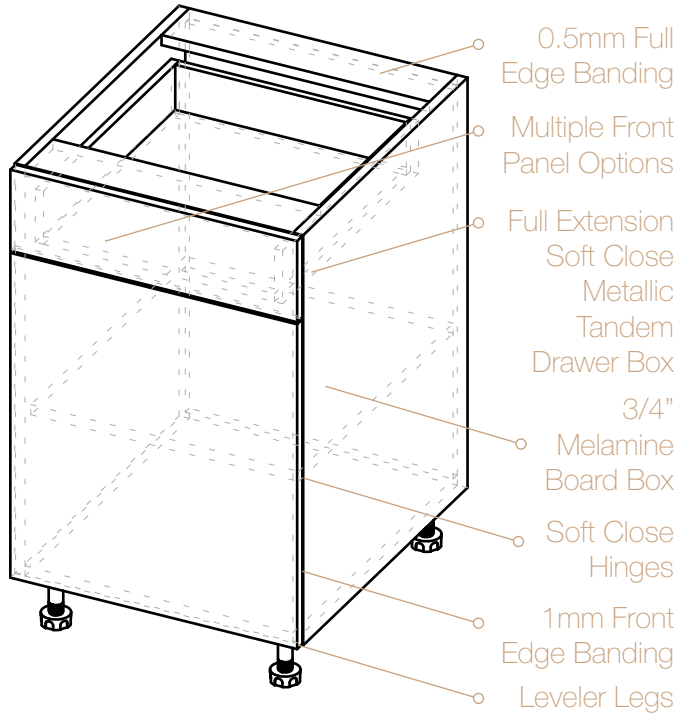

TOP DRAWER BASE CABINETS

BASE CABINETS

Base: Standard

*Dimensions (WxHxD)

SKU	BOX Dims.	Drawer Front Dims.	Door Dims.
B09	9" x 34.5" x 23.5"	8 7/8" x 6 1/16"	8 7/8" x 24 1/8"
B12	12" x 34.5" x 23.5"	11 7/8" x 6 1/16"	11 7/8" x 24 1/8"
B15	15" x 34.5" x 23.5"	14 7/8" x 6 1/16"	14 7/8" x 24 1/8"
B18	18" x 34.5" x 23.5"	17 7/8" x 6 1/16"	17 7/8" x 24 1/8"
B21	21" x 34.5" x 23.5"	20 7/8" x 6 1/16"	20 7/8" x 24 1/8"
B24	24" x 34.5" x 23.5"	23 7/8" x 6 1/16"	x2: 11 7/8" x 24 1/8"
B27	27" x 34.5" x 23.5"	26 7/8" x 6 1/16"	x2: 13 3/8" x 24 1/8"
B30	30" x 34.5" x 23.5"	29 7/8" x 6 1/16"	x2: 14 7/8" x 24 1/8"
B33	33" x 34.5" x 23.5"	32 7/8" x 6 1/16"	x2: 16 3/8" x 24 1/8"
B36	36" x 34.5" x 23.5"	35 7/8" x 6 1/16"	x2: 17 7/8" x 24 1/8"
B42	42" x 34.5" x 23.5"	41 7/8" x 6 1/16"	x2: 20 7/8" x 24 1/8"