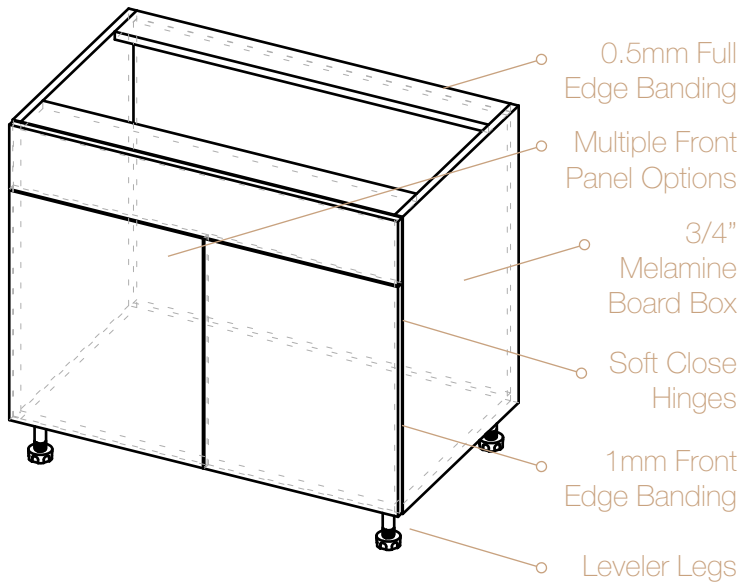

VANITY CABINETS

Vanity: Sink

Height: 32"

*Dimensions (WxHxD)

SKU	BOX Dims.	Door Dims.
VSB21	21" x 32" x 21"	x2: 10 3/8" x 21 5/8"
VSB24	24" x 32" x 21"	x2: 11 7/8" x 21 5/8"
VSB27	27" x 32" x 21"	x2: 13 3/8" x 21 5/8"
VSB30	30" x 32" x 21"	x2: 14 7/8" x 21 5/8"
VSB33	33" x 32" x 21"	x2: 16 3/8" x 21 5/8"
VSB36	36" x 32" x 21"	x2: 17 7/8" x 21 5/8"

Height: 34.5"

*Dimensions (WxHxD)

SKU	BOX Dims.	Door Dims.
VSB21-34.5H	21" x 34.5" x 21"	x2: 10 3/8" x 24 3/16"
VSB24-34.5H	24" x 34.5" x 21"	x2: 11 7/8" x 24 3/16"
VSB27-34.5H	27" x 34.5" x 21"	x2: 13 3/8" x 24 3/16"
VSB30-34.5H	30" x 34.5" x 21"	x2: 14 7/8" x 24 3/16"
VSB33-34.5H	33" x 34.5" x 21"	x2: 16 3/8" x 24 3/16"
VSB36-34.5H	36" x 34.5" x 21"	x2: 17 7/8" x 24 3/16"