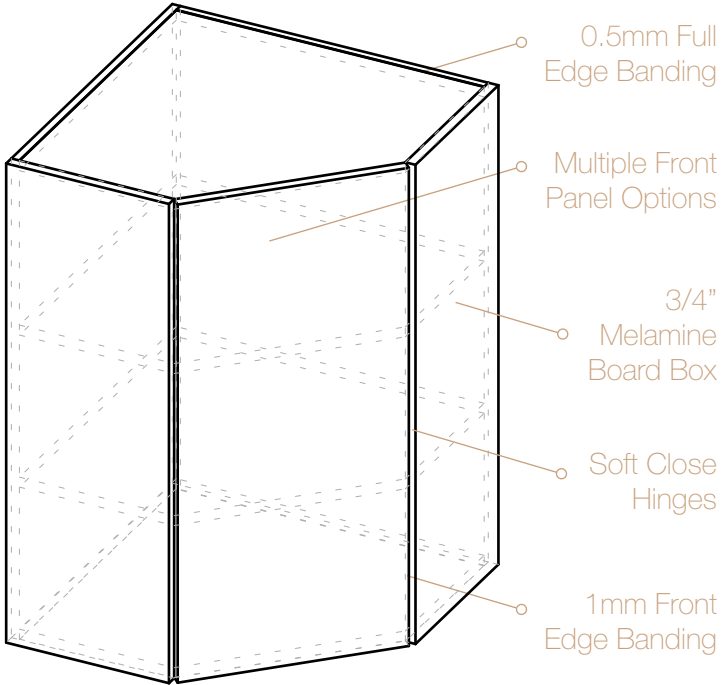

Width: 36"

*Dimensions (WxHxD)

SKU	BOX Dims.	Door Dims.
W3615U	36" x 15" x 12"	35 7/8" x 14 7/8"
W3618U	36" x 18" x 12"	35 7/8" x 17 7/8"
W3621U	36" x 21" x 12"	35 7/8" x 20 7/8"
W3624U	36" x 24" x 12"	35 7/8" x 23 7/8"

CORNER WALL CABINETS SECTION

CORNER WALL CABINETS

WALL CABINETS

Wall: Diagonal Corner

*Dimensions (WxHxD)

SKU	BOX Dims.	Door Dims.
WDC2430	24" x 30" x 24"	15 3/16" x 29 7/8"
WDC2436	24" x 36" x 24"	15 3/16" x 35 7/8"
WDC2442	24" x 42" x 24"	15 3/16" x 41 7/8"