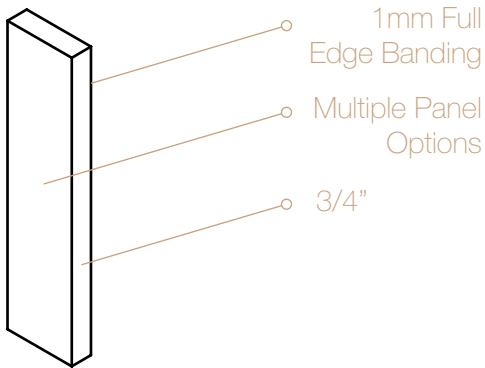

Vanity Base: Filler

*Dimensions (WxH)

SKU	SKU Dims.
VBF0328	3" x 27 7/8"
VBF0628	6" x 27 7/8"