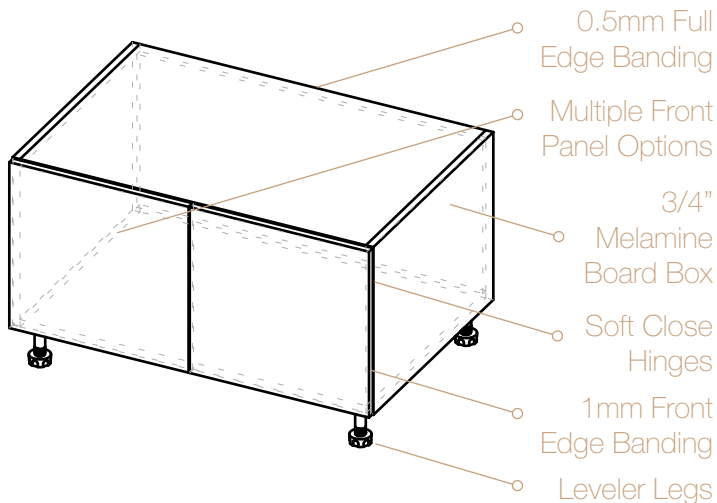

SINK/FALSE FRONT CABINETS SECTION

OVEN BASE CABINETS

BASE CABINETS

Base: Oven

*Dimensions (WxHxD)

SKU	BOX Dims.	Drawer Front Dims.
BO27-1	27" x 34.5" x 23.5"	26 7/8" x 12"
BO30-1	30" x 34.5" x 23.5"	29 7/8" x 12"

SINK/FALSE FRONT CABINETS SECTION

SINK / FALSE FRONT CABINETS

BASE CABINETS

Base: Sink

*Dimensions (WxHxD)

SKU	BOX Dims.	-Drawer Front Dims. -Door Dims.
SB33	33" x 34.5" x 23.5"	-32 7/8" x 6 1/16" -x2: 16 3/8" x 24 1/8"
SB36	36" x 34.5" x 23.5"	-35 7/8" x 6 1/16" -x2: 17 7/8" x 24 1/8"

Base: Farm Sink

*Dimensions (WxHxD)

SKU	BOX Dims.	Door Dims.
FSB36	36" x 21" x 23.5"	x2: 17 7/8" x 16 7/8"

CORNER BASE CABINETS

BASE CABINETS

Base: 90 Corner - Lazy Susan

*Dimensions (WxHxD)

SKU	BOX Dims.	Door Dims.
BLS33	33" x 34.5" x 33"	x2: 8 3/4" x 30 5/16"
BLS36	36" x 34.5" x 36"	x2: 11 3/4" x 30 5/16"