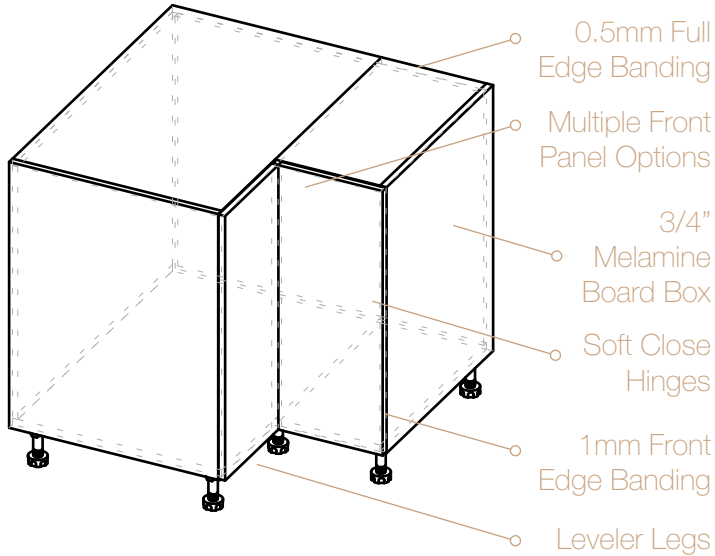

Base: Farm Sink

*Dimensions (WxHxD)

SKU	BOX Dims.	Door Dims.
FSB36	36" x 21" x 23.5"	x2: 17 7/8" x 16 7/8"

CORNER BASE CABINETS

BASE CABINETS

Base: 90 Corner - Lazy Susan

*Dimensions (WxHxD)

SKU	BOX Dims.	Door Dims.
BLS33	33" x 34.5" x 33"	x2: 8 3/4" x 30 5/16"
BLS36	36" x 34.5" x 36"	x2: 11 3/4" x 30 5/16"