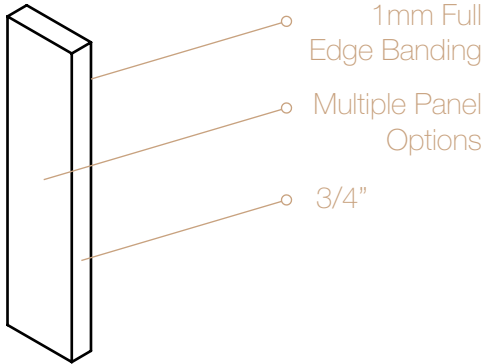

Tall: Filler

*Dimensions (WxH)

SKU	SKU Dims.
TF0396	3" x 96"
TF0696	6" x 96"

FILLERS, PANELS AND ACCESORIES

Pantry: Filler

*Dimensions (WxH)

SKU	SKU Dims.
PF0380	3" x 79 15/16"
PF0680	6" x 79 15/16"
PF0386	3" x 85 15/16"
PF0686	6" x 85 15/16"
PF0392	3" x 91 15/16"
PF0692	6" x 91 15/16"