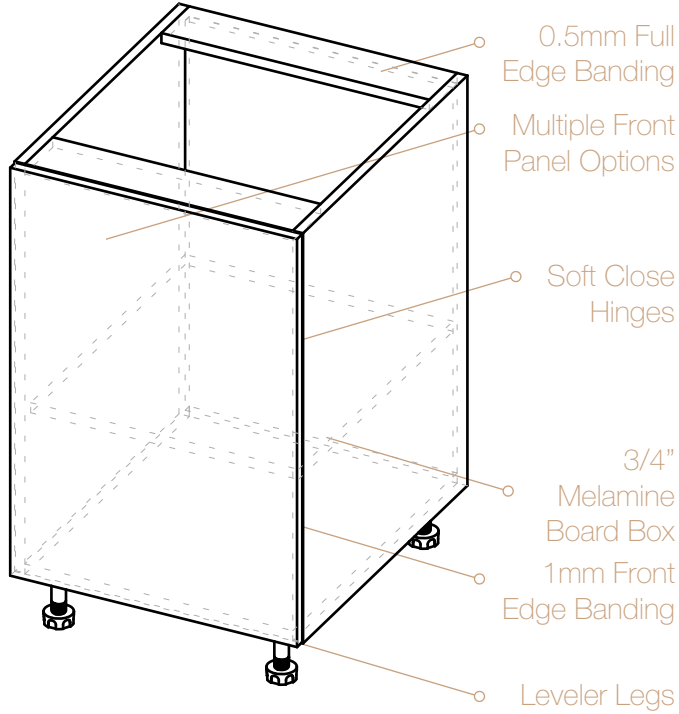

OUR CABINETS.

STANDARD SPECIFICATIONS:

- CABINET BOX: 3/4", European Spec Melamine with PB Core.
- DRAWER BOX: Metal Tandem Box, 5/8" Melamine Bottom and Back.
- DRAWER SLIDE: Full Extension, Soft Close, 4 Way Adjustable.
- BOX COLOR: White Standard.
- DOOR HINGE: Soft Close, 6 Way Adjustable, Clip On, With Covers.
- SHELVES: Full Depth, 3/4" European Spec Melamine with PB Core, Full Edgebanding.
- DOOR: All Full Overlay, Slab.
- DRAWER FRONT: Full Overlay, Slab.
- APPROVALS: CARB, TSCA, E1.
- FRONT EDGE: 1mm Silver Standard, Optional Door Matching.
- TOE KICK: Leg Levelers, 4" Extendable to 5".
- ASSEMBLY: Frameless, Confirmat with Dowel, Glue Optional.

STANDARD BASE CABINETS

BASE CABINETS

Base: Full Height Door

*Dimensions (WxHxD)

SKU	BOX Dims.	Door Dims.
BFH09	9" x 34.5" x 23.5"	8 7/8" x 30 5/16"
BFH12	12" x 34.5" x 23.5"	11 7/8" x 30 5/16"
BFH15	15" x 34.5" x 23.5"	14 7/8" x 30 5/16"
BFH18	18" x 34.5" x 23.5"	17 7/8" x 30 5/16"
BFH21	21" x 34.5" x 23.5"	20 7/8" x 30 5/16"
BFH24	24" x 34.5" x 23.5"	x2: 11 7/8" x 30 5/16"
BFH27	27" x 34.5" x 23.5"	x2: 13 3/8" x 30 5/16"
BFH30	30" x 34.5" x 23.5"	x2: 14 7/8" x 30 5/16"
BFH33	33" x 34.5" x 23.5"	x2: 16 3/8" x 30 5/16"
BFH36	36" x 34.5" x 23.5"	x2: 17 7/8" x 30 5/16"
BFH42	42" x 34.5" x 23.5"	x2: 20 7/8" x 30 5/16"

VANITY CABINETS

Vanity: 3 Drawer

Height: 32"

*Dimensions (WxHxD)

SKU	BOX Dims.	-Top Drawer Front Dims. -x2: Bottom Drawers Front Dims.
VDB12-3	12" x 32" x 21"	-11 7/8" x 6 1/16" -x2: 11 7/8" x 10 3/4"
VDB15-3	15" x 32" x 21"	-14 7/8" x 6 1/16" -x2: 14 7/8" x 10 3/4"
VDB18-3	18" x 32" x 21"	-17 7/8" x 6 1/16" -x2: 17 7/8" x 10 3/4"
VDB21-3	21" x 32" x 21"	-20 7/8" x 6 1/16" -x2: 20 7/8" x 10 3/4"
VDB24-3	24" x 32" x 21"	-23 7/8" x 6 1/16" -x2: 23 7/8" x 10 3/4"