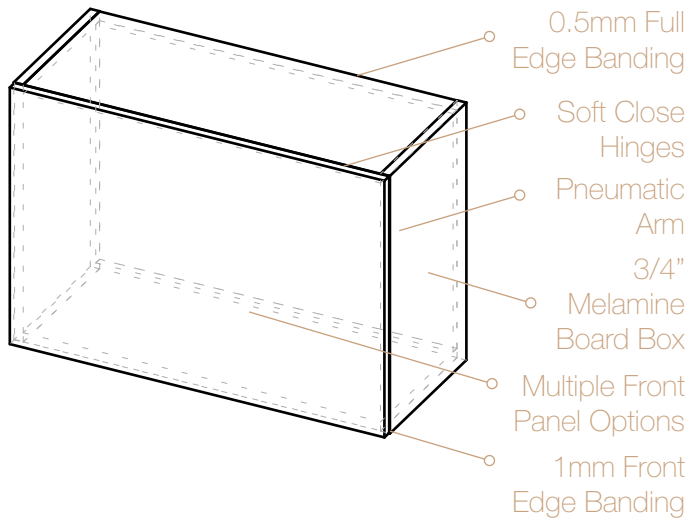

VERTICAL LIFT CABINETS

Wall: Flip Up

WALL CABINETS

Width: 30"

*Dimensions (WxHxD)

SKU	BOX Dims.	Door Dims.
W3015U	30" x 15" x 12"	29 7/8" x 14 7/8"
W3018U	30" x 18" x 12"	29 7/8" x 17 7/8"
W3021U	30" x 21" x 12"	29 7/8" x 20 7/8"
W3024U	30" x 24" x 12"	29 7/8" x 23 7/8"

Width: 36"

*Dimensions (WxHxD)

SKU	BOX Dims.	Door Dims.
W3615U	36" x 15" x 12"	35 7/8" x 14 7/8"
W3618U	36" x 18" x 12"	35 7/8" x 17 7/8"
W3621U	36" x 21" x 12"	35 7/8" x 20 7/8"
W3624U	36" x 24" x 12"	35 7/8" x 23 7/8"

CORNER WALL CABINETS SECTION