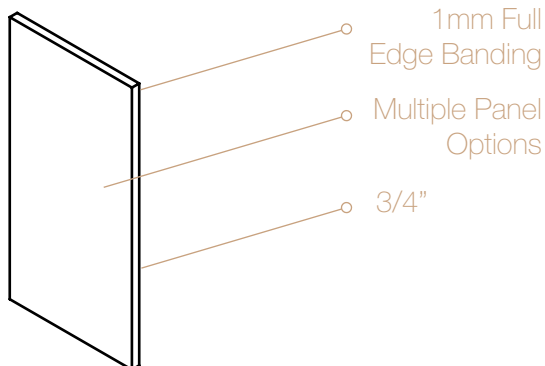

Base: Panel

*Dimensions (WxH)

SKU	SKU Dims.
BP0634	6" x 34 1/2"
BP2434	24 3/8" x 34 1/2"