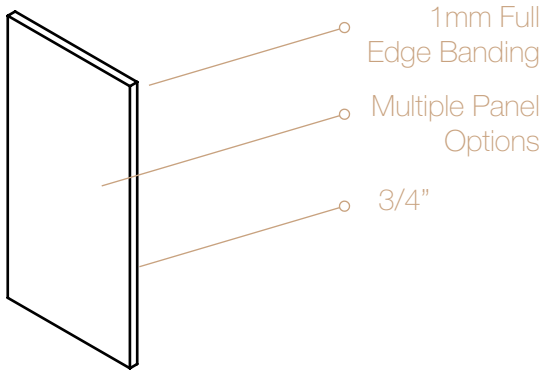

Vanity Base: Panel

*Dimensions (WxH)

SKU	SKU Dims.
VBP2132	21 7/8" x 32"