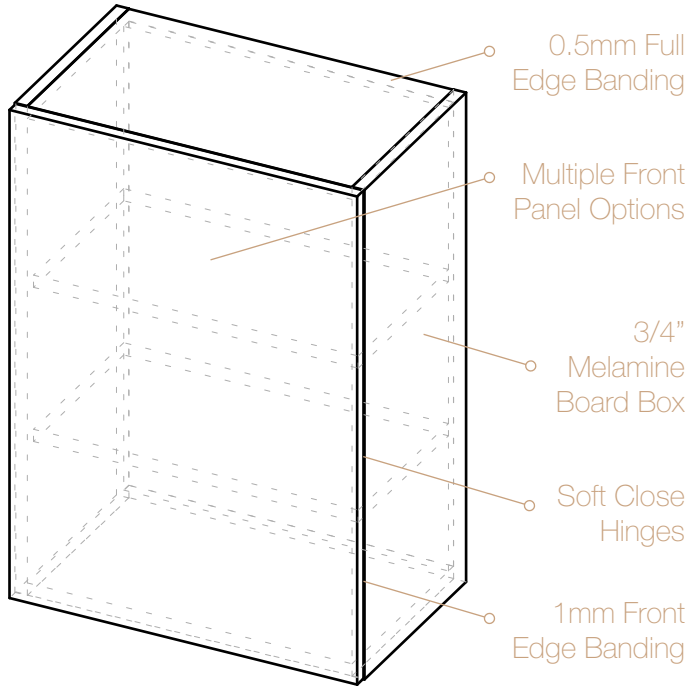

Width: 33"

*Dimensions (WxHxD)

SKU	BOX Dims.	-Drawer Front Dims. -Door Dims.
OV3384	33" x 84" x 23.5"	-32 7/8" x 12" -x2: 16 3/8" x 11 15/16"
OV3390	33" x 90" x 23.5"	-32 7/8" x 12" -x2: 16 3/8" x 18"
OV3396	33" x 96" x 23.5"	-32 7/8" x 12" -x2: 16 3/8" x 24"

WALL CABINETS

STANDARD WALL CABINETS

Wall: Standard

Height: 36"

*Dimensions (WxHxD)

SKU	BOX Dims.	Door Dims.
W0936	9" x 36" x 12"	8 7/8" x 35 7/8"
W1236	12" x 36" x 12"	11 7/8" x 35 7/8"
W1536	15" x 36" x 12"	14 7/8" x 35 7/8"
W1836	18" x 36" x 12"	17 7/8" x 35 7/8"
W2136	21" x 36" x 12"	20 7/8" x 35 7/8"
W2436	24" x 36" x 12"	x2: 11 7/8" x 35 7/8"
W2736	27" x 36" x 12"	x2: 13 3/8" x 35 7/8"
W3036	30" x 36" x 12"	x2: 14 7/8" x 35 7/8"
W3336	33" x 36" x 12"	x2: 16 3/8" x 35 7/8"
W3636	36" x 36" x 12"	x2: 17 7/8" x 35 7/8"