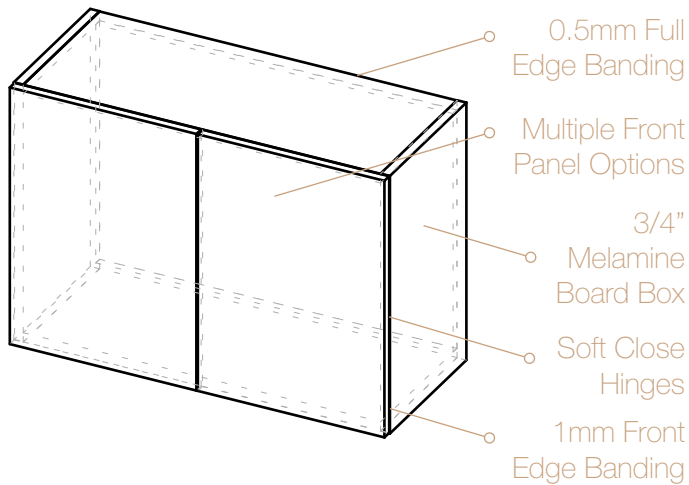

Wall: Blind

*Dimensions (WxHxD)

SKU	BOX Dims.	Door Dims.
WBC3030	30" x 30" x 12"	17 7/8" x 29 7/8"
WBC3036	30" x 36" x 12"	17 7/8" x 35 7/8"
WBC3042	30" x 42" x 12"	17 7/8" x 41 7/8"

BRIDGE CABINETS

Wall: Bridge