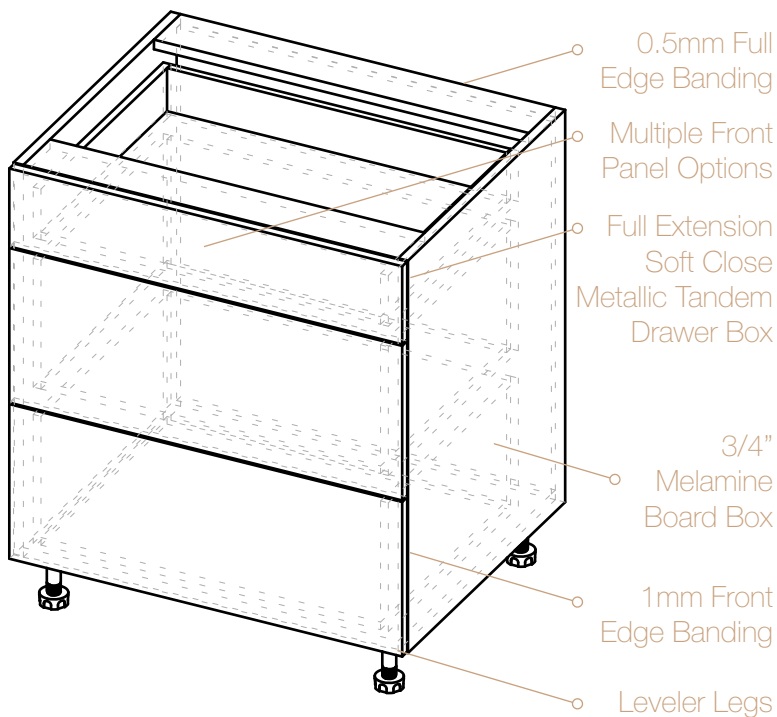

STANDARD BASE CABINETS

BASE CABINETS

Base: Full Height Door

*Dimensions (WxHxD)

SKU	BOX Dims.	Door Dims.
BFH09	9" x 34.5" x 23.5"	8 7/8" x 30 5/16"
BFH12	12" x 34.5" x 23.5"	11 7/8" x 30 5/16"
BFH15	15" x 34.5" x 23.5"	14 7/8" x 30 5/16"
BFH18	18" x 34.5" x 23.5"	17 7/8" x 30 5/16"
BFH21	21" x 34.5" x 23.5"	20 7/8" x 30 5/16"
BFH24	24" x 34.5" x 23.5"	x2: 11 7/8" x 30 5/16"
BFH27	27" x 34.5" x 23.5"	x2: 13 3/8" x 30 5/16"
BFH30	30" x 34.5" x 23.5"	x2: 14 7/8" x 30 5/16"
BFH33	33" x 34.5" x 23.5"	x2: 16 3/8" x 30 5/16"
BFH36	36" x 34.5" x 23.5"	x2: 17 7/8" x 30 5/16"
BFH42	42" x 34.5" x 23.5"	x2: 20 7/8" x 30 5/16"

DRAWER BASE CABINETS

Base: 2 Drawer

BASE CABINETS

*Dimensions (WxHxD)

SKU	BOX Dims.	Drawer Front Dims.
DB12-2	12" x 34.5" x 23.5"	x2: 11 7/8" x 15 1/8"
DB15-2	15" x 34.5" x 23.5"	x2: 14 7/8" x 15 1/8"
DB18-2	18" x 34.5" x 23.5"	x2: 17 7/8" x 15 1/8"
DB21-2	21" x 34.5" x 23.5"	x2: 20 7/8" x 15 1/8"
DB24-2	24" x 34.5" x 23.5"	x2: 23 7/8" x 15 1/8"
DB27-2	27" x 34.5" x 23.5"	x2: 26 7/8" x 15 1/8"
DB30-2	30" x 34.5" x 23.5"	x2: 29 7/8" x 15 1/8"
DB33-2	33" x 34.5" x 23.5"	x2: 32 7/8" x 15 1/8"
DB36-2	36" x 34.5" x 23.5"	x2: 35 7/8" x 15 1/8"
DB42-2	42" x 34.5" x 23.5"	x2: 41 7/8" x 15 1/8"

Base: 3 Drawer

*Dimensions (WxHxD)

SKU	BOX Dims.	Drawer Front Dims.
DB12-3	12" x 34.5" x 23.5"	x2: 11 7/8" x 12" x1: 11 7/8" x 6 1/16"
DB15-3	15" x 34.5" x 23.5"	x2: 14 7/8" x 12" x1: 14 7/8" x 6 1/16"
DB18-3	18" x 34.5" x 23.5"	x2: 17 7/8" x 12" x1: 17 7/8" x 6 1/16"
DB21-3	21" x 34.5" x 23.5"	x2: 20 7/8" x 12" x1: 20 7/8" x 6 1/16"
DB24-3	24" x 34.5" x 23.5"	x2: 23 7/8" x 12" x1: 23 7/8" x 6 1/16"
DB27-3	27" x 34.5" x 23.5"	x2: 26 7/8" x 12" x1: 26 7/8" x 6 1/16"
DB30-3	30" x 34.5" x 23.5"	x2: 29 7/8" x 12" x1: 29 7/8" x 6 1/16"
DB33-3	33" x 34.5" x 23.5"	x2: 32 7/8" x 12" x1: 32 7/8" x 6 1/16"
DB36-3	36" x 34.5" x 23.5"	x2: 35 7/8" x 12" x1: 35 7/8" x 6 1/16"
DB42-3	42" x 34.5" x 23.5"	x2: 41 7/8" x 12" x1: 41 7/8" x 6 1/16"