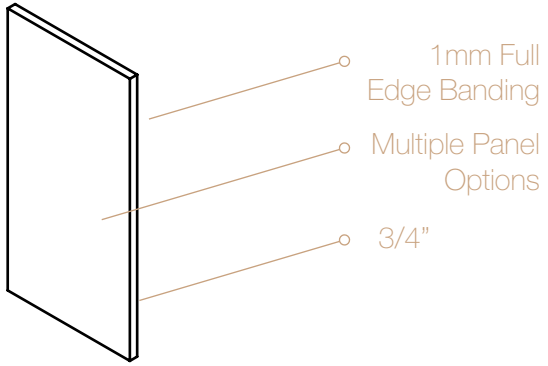

FILLERS, PANELS AND ACCESORIES

Wall: Panel

*Dimensions (WxH)

SKU	SKU Dims.	SKU	SKU Dims.
WP1212	12 7/8" x 11 7/8"	WP1224	12 7/8" x 23 7/8"
WP1215	12 7/8" x 14 7/8"	WP1230	12 7/8" x 29 7/8"
WP1218	12 7/8" x 17 7/8"	WP1236	12 7/8" x 35 7/8"
WP1221	12 7/8" x 20 7/8"	WP1242	12 7/8" x 41 7/8"