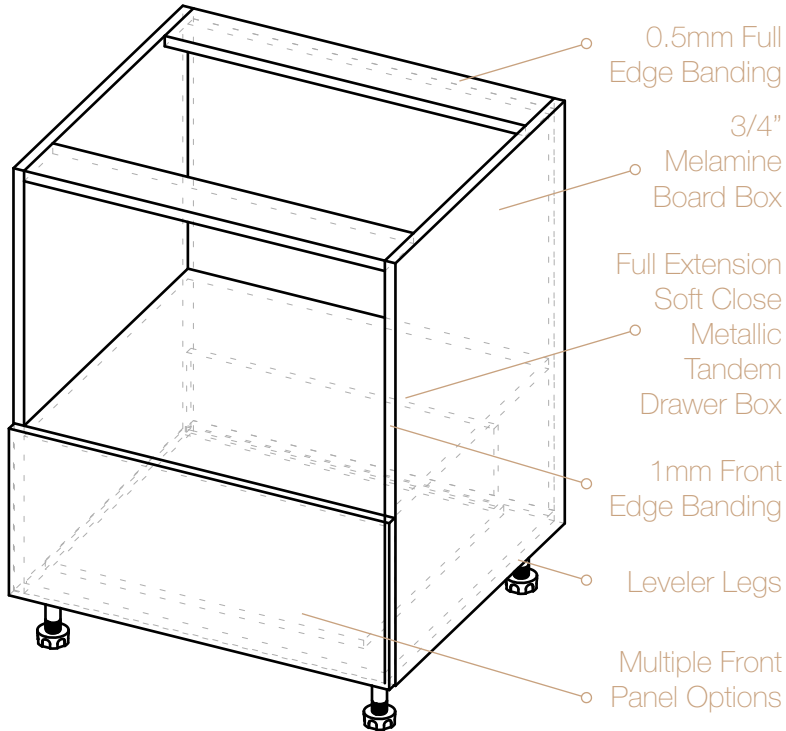

Base: 3 Drawer

*Dimensions (WxHxD)

SKU	BOX Dims.	Drawer Front Dims.
DB12-3	12" x 34.5" x 23.5"	x2: 11 7/8" x 12" x1: 11 7/8" x 6 1/16"
DB15-3	15" x 34.5" x 23.5"	x2: 14 7/8" x 12" x1: 14 7/8" x 6 1/16"
DB18-3	18" x 34.5" x 23.5"	x2: 17 7/8" x 12" x1: 17 7/8" x 6 1/16"
DB21-3	21" x 34.5" x 23.5"	x2: 20 7/8" x 12" x1: 20 7/8" x 6 1/16"
DB24-3	24" x 34.5" x 23.5"	x2: 23 7/8" x 12" x1: 23 7/8" x 6 1/16"
DB27-3	27" x 34.5" x 23.5"	x2: 26 7/8" x 12" x1: 26 7/8" x 6 1/16"
DB30-3	30" x 34.5" x 23.5"	x2: 29 7/8" x 12" x1: 29 7/8" x 6 1/16"
DB33-3	33" x 34.5" x 23.5"	x2: 32 7/8" x 12" x1: 32 7/8" x 6 1/16"
DB36-3	36" x 34.5" x 23.5"	x2: 35 7/8" x 12" x1: 35 7/8" x 6 1/16"
DB42-3	42" x 34.5" x 23.5"	x2: 41 7/8" x 12" x1: 41 7/8" x 6 1/16"

DRAWER BASE CABINETS

Base: 4 Drawer

BASE CABINETS

*Dimensions (WxHxD)

SKU	BOX Dims.	Drawer Front Dims.
DB12-4	12" x 34.5" x 23.5"	x3: 11 7/8" x 8" x1: 11 7/8" x 6 1/16"
DB15-4	15" x 34.5" x 23.5"	x3: 14 7/8" x 8" x1: 14 7/8" x 6 1/16"
DB18-4	18" x 34.5" x 23.5"	x3: 17 7/8" x 8" x1: 17 7/8" x 6 1/16"
DB21-4	21" x 34.5" x 23.5"	x3: 20 7/8" x 8" x1: 20 7/8" x 6 1/16"
DB24-4	24" x 34.5" x 23.5"	x3: 23 7/8" x 8" x1: 23 7/8" x 6 1/16"
DB27-4	27" x 34.5" x 23.5"	x3: 26 7/8" x 8" x1: 26 7/8" x 6 1/16"
DB30-4	30" x 34.5" x 23.5"	x3: 29 7/8" x 8" x1: 29 7/8" x 6 1/16"
DB33-4	33" x 34.5" x 23.5"	x3: 32 7/8" x 8" x1: 32 7/8" x 6 1/16"
DB36-4	36" x 34.5" x 23.5"	x3: 35 7/8" x 8" x1: 35 7/8" x 6 1/16"
DB42-4	42" x 34.5" x 23.5"	x3: 41 7/8" x 8" x1: 41 7/8" x 6 1/16"

SINK/FALSE FRONT CABINETS SECTION

OVEN BASE CABINETS

BASE CABINETS

Base: Oven

*Dimensions (WxHxD)

SKU	BOX Dims.	Drawer Front Dims.
BO27-1	27" x 34.5" x 23.5"	26 7/8" x 12"
BO30-1	30" x 34.5" x 23.5"	29 7/8" x 12"