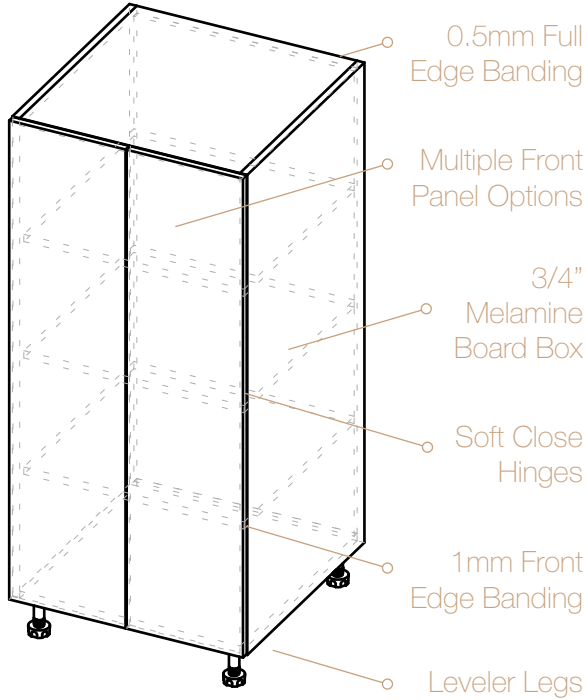

STANDARD BASE CABINETS

BASE CABINETS

Base: Full Height Door

*Dimensions (WxHxD)

SKU	BOX Dims.	Door Dims.
BFH09	9" x 34.5" x 23.5"	8 7/8" x 30 5/16"
BFH12	12" x 34.5" x 23.5"	11 7/8" x 30 5/16"
BFH15	15" x 34.5" x 23.5"	14 7/8" x 30 5/16"
BFH18	18" x 34.5" x 23.5"	17 7/8" x 30 5/16"
BFH21	21" x 34.5" x 23.5"	20 7/8" x 30 5/16"
BFH24	24" x 34.5" x 23.5"	x2: 11 7/8" x 30 5/16"
BFH27	27" x 34.5" x 23.5"	x2: 13 3/8" x 30 5/16"
BFH30	30" x 34.5" x 23.5"	x2: 14 7/8" x 30 5/16"
BFH33	33" x 34.5" x 23.5"	x2: 16 3/8" x 30 5/16"
BFH36	36" x 34.5" x 23.5"	x2: 17 7/8" x 30 5/16"
BFH42	42" x 34.5" x 23.5"	x2: 20 7/8" x 30 5/16"

Width: 36" / Depth: 12"

*Dimensions (WxHxD)

SKU	BOX Dims.	Door Dims.
W3612	36" x 12" x 12"	x2: 17 7/8" x 11 7/8"
W3615	36" x 15" x 12"	x2: 17 7/8" x 14 7/8"
W3618	36" x 18" x 12"	x2: 17 7/8" x 17 7/8"
W3621	36" x 21" x 12"	x2: 17 7/8" x 20 7/8"
W3624	36" x 24" x 12"	x2: 17 7/8" x 23 7/8"

Width: 36" / Depth: 24"

*Dimensions (WxHxD)

SKU	BOX Dims.	Door Dims.
W361224	36" x 12" x 24"	x2: 17 7/8" x 11 7/8"
W361524	36" x 15" x 24"	x2: 17 7/8" x 14 7/8"
W361824	36" x 18" x 24"	x2: 17 7/8" x 17 7/8"
W362124	36" x 21" x 24"	x2: 17 7/8" x 20 7/8"
W362424	36" x 24" x 24"	x2: 17 7/8" x 23 7/8"

TALL CABINETS

PANTRY CABINETS

TALL CABINETS

Pantry: Base

*Dimensions (WxHxD)

SKU	BOX Dims.	Door Dims.
PB1854	18" x 54" x 23.5"	17 7/8" x 49 15/16"
PB2454	24" x 54" x 23.5"	x2: 11 7/8" x 49 15/16"
PB3054	30" x 54" x 23.5"	x2: 14 7/8" x 49 15/16"