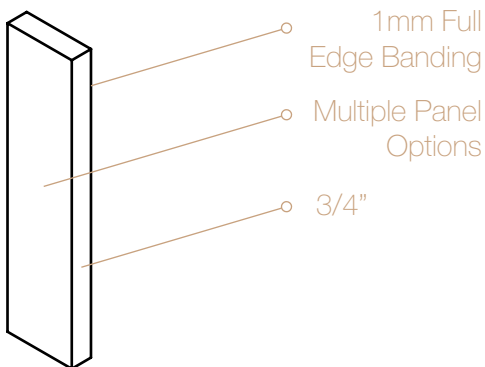

Tall: Filler

*Dimensions (WxH)

SKU	SKU Dims.
TF0396	3" x 96"
TF0696	6" x 96"