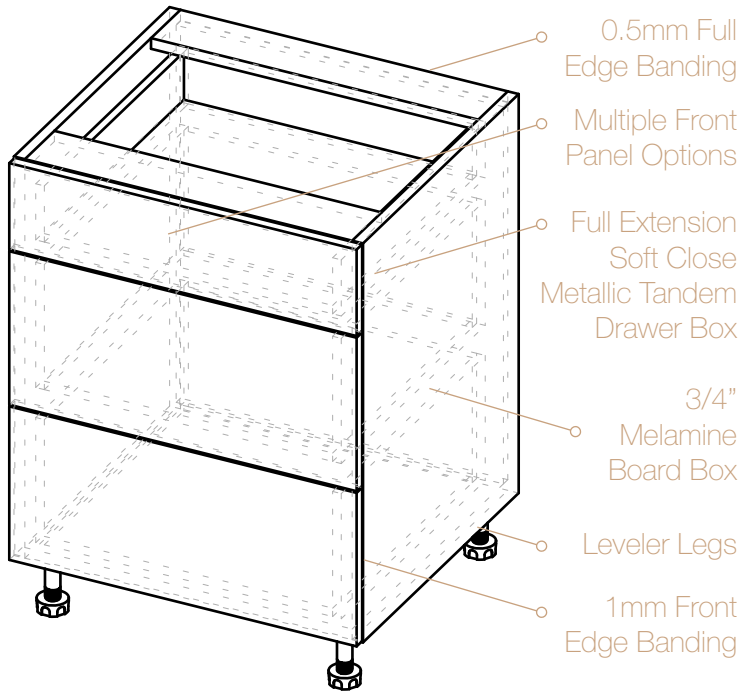

VANITY CABINETS

Vanity: 3 Drawer

Height: 32"

*Dimensions (WxHxD)

SKU	BOX Dims.	-Top Drawer Front Dims. -x2: Bottom Drawers Front Dims.
VDB12-3	12" x 32" x 21"	-11 7/8" x 6 1/16" -x2: 11 7/8" x 10 3/4"
VDB15-3	15" x 32" x 21"	-14 7/8" x 6 1/16" -x2: 14 7/8" x 10 3/4"
VDB18-3	18" x 32" x 21"	-17 7/8" x 6 1/16" -x2: 17 7/8" x 10 3/4"
VDB21-3	21" x 32" x 21"	-20 7/8" x 6 1/16" -x2: 20 7/8" x 10 3/4"
VDB24-3	24" x 32" x 21"	-23 7/8" x 6 1/16" -x2: 23 7/8" x 10 3/4"

Height: 34.5"

*Dimensions (WxHxD)

SKU	BOX Dims.	-Top Dra. Front Dims. Bottom Dra. Front Dims.
VDB12-3-34.5H	12" x 34.5" x 21"	-11 7/8" x 6 1/16" -x2: 11 7/8" x 12"
VDB15-3-34.5H	15" x 34.5" x 21"	-14 7/8" x 6 1/16" -x2: 14 7/8" x 12"
VDB18-3-34.5H	18" x 34.5" x 21"	-17 7/8" x 6 1/16" -x2: 17 7/8" x 12"
VDB21-3-34.5H	21" x 34.5" x 21"	-20 7/8" x 6 1/16" -x2: 20 7/8" x 12"
VDB24-3-34.5H	24" x 34.5" x 21"	-23 7/8" x 6 1/16" -x2: 23 7/8" x 12"