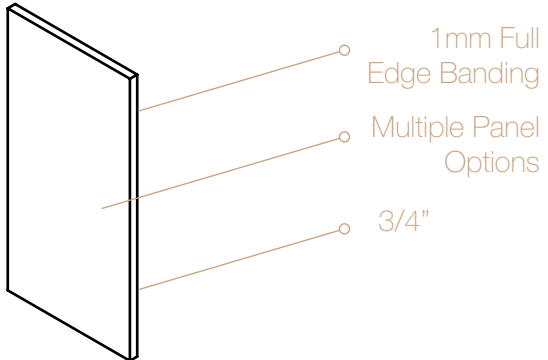

Pantry: Panel

*Dimensions (WxH)

SKU	SKU Dims.
PP2484	24 3/8" x 83 7/8"
PP2490	24 3/8" x 89 7/8"
PP2496	24 3/8" x 95 7/8"