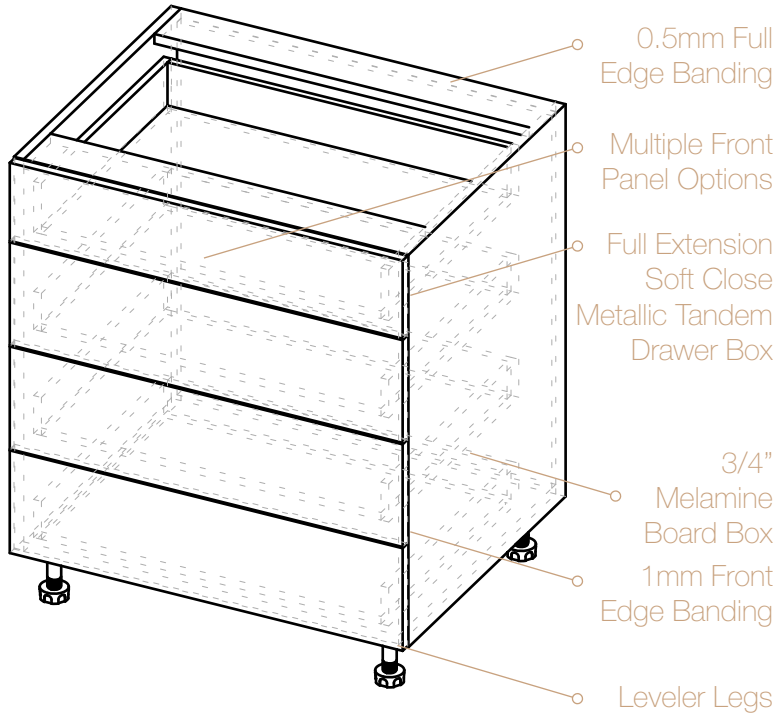

DRAWER BASE CABINETS

Base: 4 Drawer

BASE CABINETS

*Dimensions (WxHxD)

SKU	BOX Dims.	Drawer Front Dims.
DB12-4	12" x 34.5" x 23.5"	x3: 11 7/8" x 8" x1: 11 7/8" x 6 1/16"
DB15-4	15" x 34.5" x 23.5"	x3: 14 7/8" x 8" x1: 14 7/8" x 6 1/16"
DB18-4	18" x 34.5" x 23.5"	x3: 17 7/8" x 8" x1: 17 7/8" x 6 1/16"
DB21-4	21" x 34.5" x 23.5"	x3: 20 7/8" x 8" x1: 20 7/8" x 6 1/16"
DB24-4	24" x 34.5" x 23.5"	x3: 23 7/8" x 8" x1: 23 7/8" x 6 1/16"
DB27-4	27" x 34.5" x 23.5"	x3: 26 7/8" x 8" x1: 26 7/8" x 6 1/16"
DB30-4	30" x 34.5" x 23.5"	x3: 29 7/8" x 8" x1: 29 7/8" x 6 1/16"
DB33-4	33" x 34.5" x 23.5"	x3: 32 7/8" x 8" x1: 32 7/8" x 6 1/16"
DB36-4	36" x 34.5" x 23.5"	x3: 35 7/8" x 8" x1: 35 7/8" x 6 1/16"
DB42-4	42" x 34.5" x 23.5"	x3: 41 7/8" x 8" x1: 41 7/8" x 6 1/16"

SINK/FALSE FRONT CABINETS SECTION