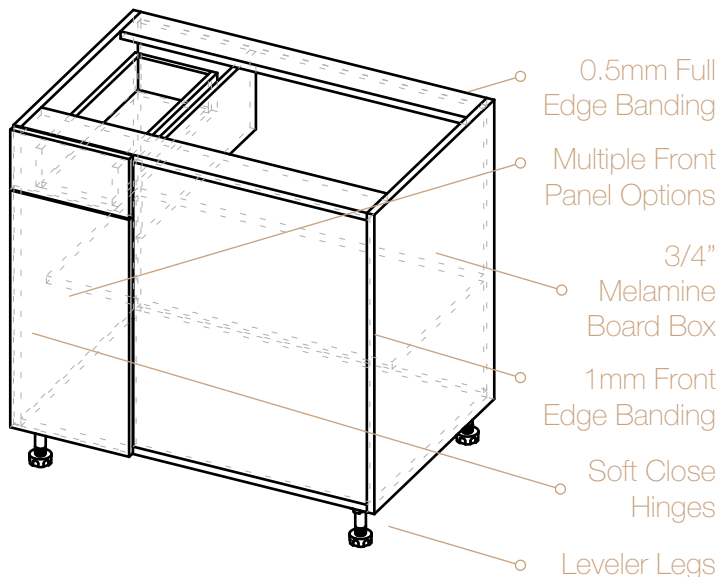

Base: Blind

*Dimensions (WxHxD)

SKU	BOX Dims.	-Drawer Front Dims. -Door Dims.
BBC36/39	36" x 34.5" x 23.5"	-11 7/8" x 6 1/16" -11 7/8" x 24 3/16"
BBC39/42	39" x 34.5" x 23.5"	-14 7/8" x 6 1/16" -14 7/8" x 24 3/16"
BBC42/45	42" x 34.5" x 23.5"	-17 7/8" x 6 1/16" -17 7/8" x 24 3/16"