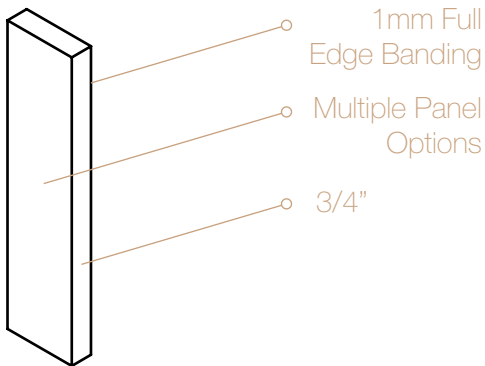

Wall: Filler

*Dimensions (WxH)

SKU	SKU Dims.
WF0330	3" x 29 7/8"
WF0630	6" x 29 7/8"
WF0336	3" x 35 7/8"
WF0636	6" x 35 7/8"
WF0342	3" x 41 7/8"
WF0642	6" x 41 7/8"