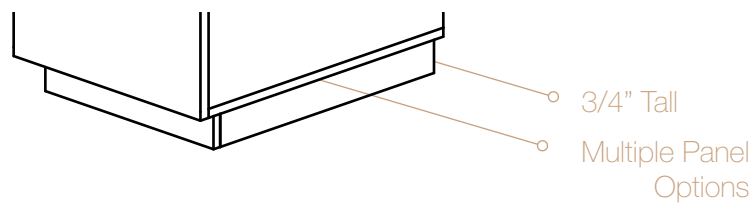

Pantry: Panel

*Dimensions (WxH)

SKU	SKU Dims.
PP2484	24 3/8" x 83 7/8"
PP2490	24 3/8" x 89 7/8"
PP2496	24 3/8" x 95 7/8"

Vanity Base: Panel

*Dimensions (WxH)

SKU	SKU Dims.
VBP2132	21 7/8" x 32"

Toe Kick

*Dimensions (WxHxD)