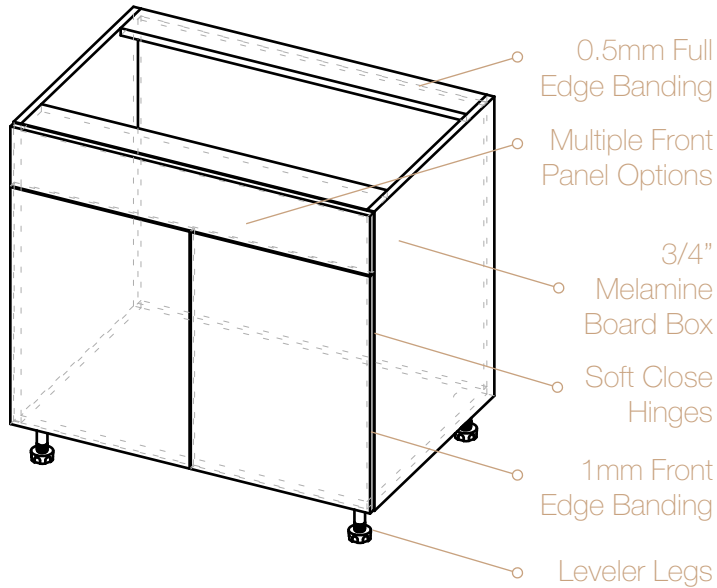

SINK/FALSE FRONT CABINETS SECTION

OVEN BASE CABINETS

BASE CABINETS

Base: Oven

*Dimensions (WxHxD)

SKU	BOX Dims.	Drawer Front Dims.
BO27-1	27" x 34.5" x 23.5"	26 7/8" x 12"
BO30-1	30" x 34.5" x 23.5"	29 7/8" x 12"

SINK/FALSE FRONT CABINETS SECTION

SINK / FALSE FRONT CABINETS

BASE CABINETS

Base: Sink

*Dimensions (WxHxD)

SKU	BOX Dims.	-Drawer Front Dims. -Door Dims.
SB33	33" x 34.5" x 23.5"	-32 7/8" x 6 1/16" -x2: 16 3/8" x 24 1/8"
SB36	36" x 34.5" x 23.5"	-35 7/8" x 6 1/16" -x2: 17 7/8" x 24 1/8"

Base: Farm Sink

*Dimensions (WxHxD)

SKU	BOX Dims.	Door Dims.
FSB36	36" x 21" x 23.5"	x2: 17 7/8" x 16 7/8"

CORNER BASE CABINETS

BASE CABINETS

Base: 90 Corner - Lazy Susan

*Dimensions (WxHxD)

SKU	BOX Dims.	Door Dims.
BLS33	33" x 34.5" x 33"	x2: 8 3/4" x 30 5/16"
BLS36	36" x 34.5" x 36"	x2: 11 3/4" x 30 5/16"