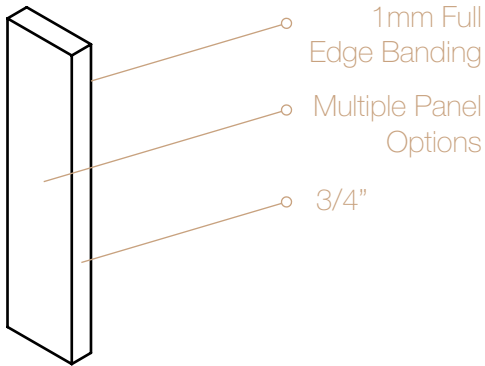

FILLERS, PANELS AND ACCESORIES

Base: Filler

*Dimensions (WxH)

SKU	SKU Dims.
BF0330	3" x 30.5"
BF0630	6" x 30.5"