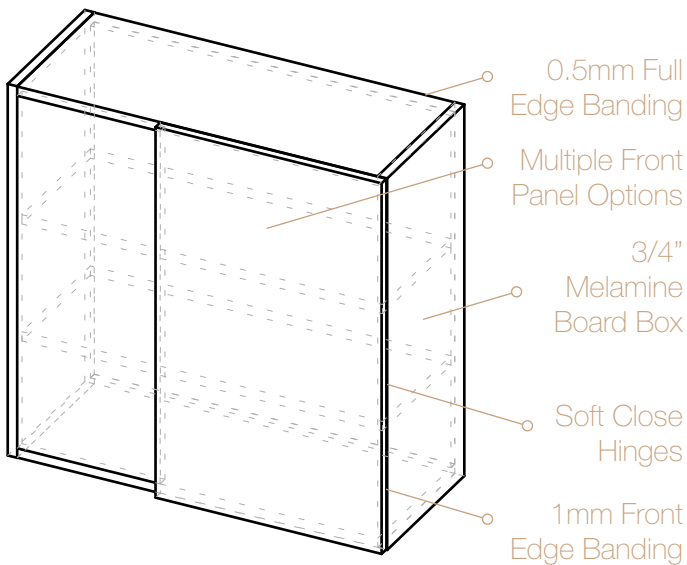

*Dimensions (WxHxD)

SKU	BOX Dims.	Door Dims.
WBC3030	30" x 30" x 12"	17 7/8" x 29 7/8"
WBC3036	30" x 36" x 12"	17 7/8" x 35 7/8"
WBC3042	30" x 42" x 12"	17 7/8" x 41 7/8"