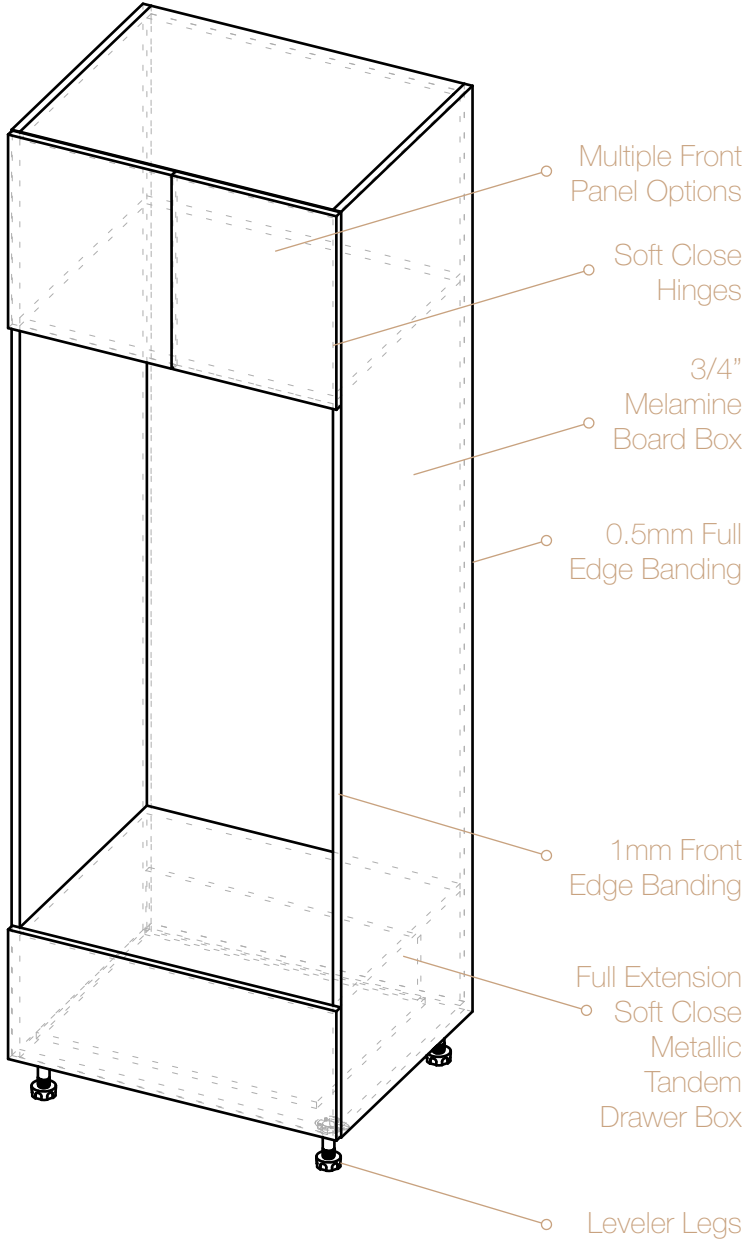

Base: Farm Sink

*Dimensions (WxHxD)

SKU	BOX Dims.	Door Dims.
FSB36	36" x 21" x 23.5"	x2: 17 7/8" x 16 7/8"

CORNER BASE CABINETS

BASE CABINETS

Base: 90 Corner - Lazy Susan

*Dimensions (WxHxD)

SKU	BOX Dims.	Door Dims.
BLS33	33" x 34.5" x 33"	x2: 8 3/4" x 30 5/16"
BLS36	36" x 34.5" x 36"	x2: 11 3/4" x 30 5/16"

Base: Blind

*Dimensions (WxHxD)

SKU	BOX Dims.	-Drawer Front Dims. -Door Dims.
BBC36/39	36" x 34.5" x 23.5"	-11 7/8" x 6 1/16" -11 7/8" x 24 3/16"
BBC39/42	39" x 34.5" x 23.5"	-14 7/8" x 6 1/16" -14 7/8" x 24 3/16"
BBC42/45	42" x 34.5" x 23.5"	-17 7/8" x 6 1/16" -17 7/8" x 24 3/16"

OVEN CABINETS

OVEN CABINETS

Oven Cabinets

Width: 30"

*Dimensions (WxHxD)

SKU	BOX Dims.	-Drawer Front Dims. -Door Dims.
OV3084	30" x 84" x 23.5"	-29 7/8" x 12" -x2: 14 7/8" x 11 15/16"
OV3090	30" x 90" x 23.5"	-29 7/8" x 12" -x2: 14 7/8" x 18"
OV3096	30" x 96" x 23.5"	-29 7/8" x 12" -x2: 14 7/8" x 24"

Width: 33"

*Dimensions (WxHxD)

SKU	BOX Dims.	-Drawer Front Dims. -Door Dims.
OV3384	33" x 84" x 23.5"	-32 7/8" x 12" -x2: 16 3/8" x 11 15/16"
OV3390	33" x 90" x 23.5"	-32 7/8" x 12" -x2: 16 3/8" x 18"
OV3396	33" x 96" x 23.5"	-32 7/8" x 12" -x2: 16 3/8" x 24"